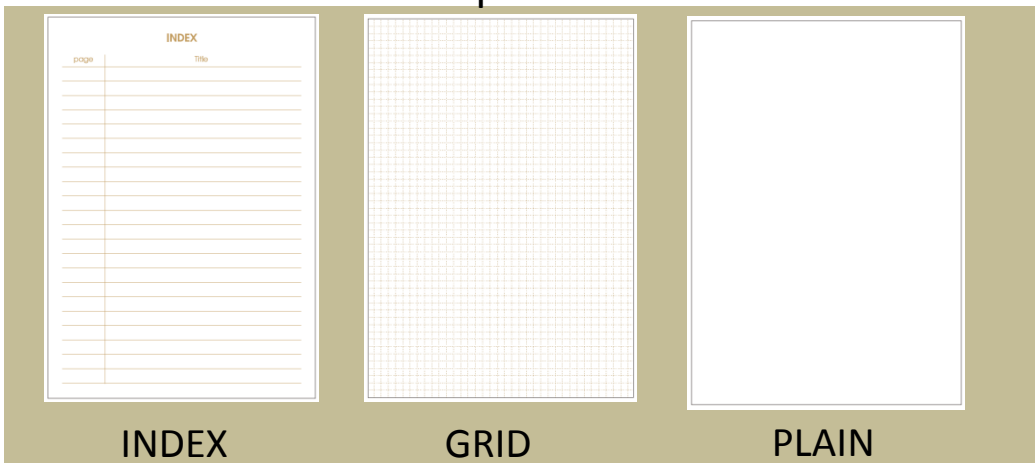

# Journal Notebook

High quality prime paper  
**INDEX + GRID + PLAIN (208 pages)**

<Blue>

<Yellow>

<Brown>

- Your letter on the page will look brightly colored with our Cream Elega paper.
- The page is very smooth for easy writing and NO bleed through, the best for fountain pen user.

INDEX

GRID

PLAIN

<Blue>

<Yellow>

<Brown>

## A6 JOURNAL

- \* Size: B6/148x180mm
- \* Page: INDEX 2 sheets + Grid 64 sheets + PLAIN (WHITE) 38 sheets
- \* Color for cover: Blue / Yellow / Brown
- \* With 2 ribbons